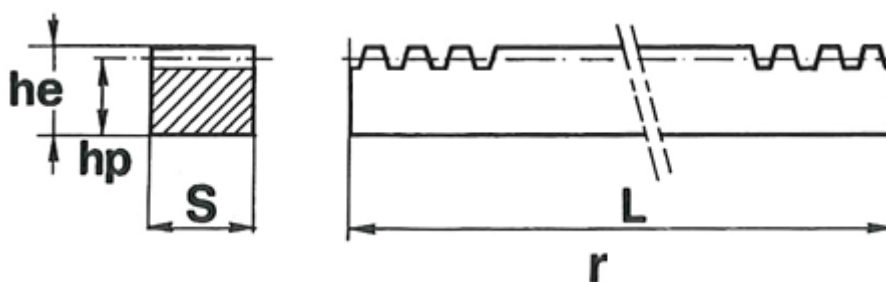

Data Sheet

Article number: 6165050400500
Description: Rack Module 4 40x40
length 500 mm

Measures

Actual length	= 502.66
hp	= 36
Module	= 4
No. of teeth	= 40
Nominal length	= 500
Pitch	= 12.5664
Profile Sxhe	= 40x40